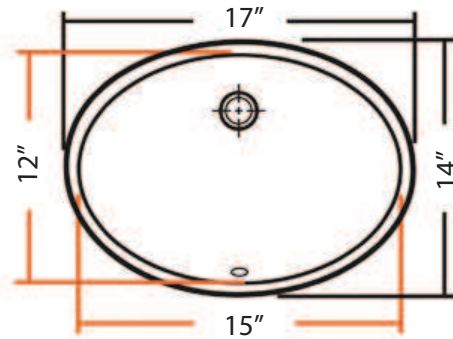

FEATURED MODEL
 SVC1512, 6" bowl depth

FEATURES

- * Non-porous vitreous china
- * High gloss enamel coating resists spills, scratches and other imperfections
- * ADA compliant
- * Drain and faucet sold separately

Model #	SVC1512WH	SVC1512BI
Color	White	Biscuit
Material	Vitreous China	Vitreous China
Finish	Enameled	Enameled
Mount Options	Under-mount	Under-mount
Overflow	Yes	Yes
Drain Size	1-3/4"	1-3/4"
ADA Compliant	Yes	Yes

NOMINAL DIMENSIONS

Model SVC1611WH shown

OVERALL	BOWL DEPTH	DRAIN
17" x 14"	6"	1-3/4"

WARRANTY

Serenity Sinks Stainless sinks feature a LIMITED LIFETIME WARRANTY to be free of all manufacturing defects under normal use.