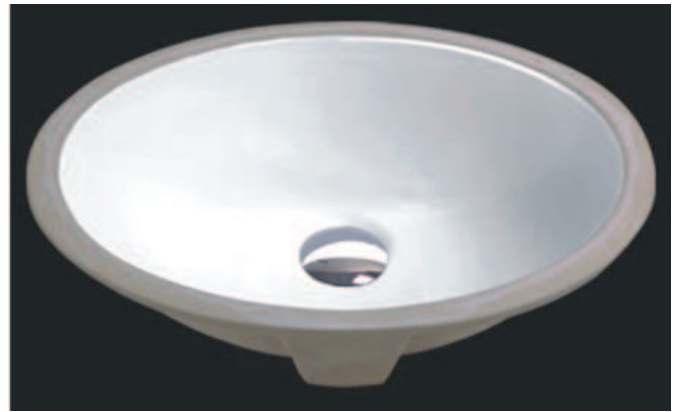

FEATURED MODEL
 SVC1512, 6" bowl depth

FEATURES

- * Non-porous vitreous china
- * High gloss enamel coating resists spills, scratches and other imperfections
- * ADA compliant
- * Drain and faucet sold separately

Model #	SVC1512WH	SVC1512BI
Color	White	Biscuit
Material	Vitreous China	Vitreous China
Finish	Enameled	Enameled
Mount Options	Under-mount	Under-mount
Overflow	Yes	Yes
Drain Size	1-3/4"	1-3/4"
ADA Compliant	Yes	Yes

NOMINAL DIMENSIONS

Model SVC1611WH shown

OVERALL	BOWL DEPTH	DRAIN
17" x 14"	6"	1-3/4"

WARRANTY

Serenity Sinks Stainless sinks feature a LIMITED LIFETIME WARRANTY to be free of all manufacturing defects under normal use.