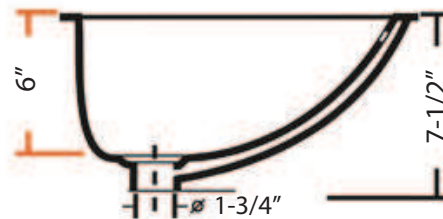

FEATURED MODEL
 SVC1512, 6" bowl depth

FEATURES

- * Non-porous vitreous china
- * High gloss enamel coating resists spills, scratches and other imperfections
- * ADA compliant
- * Drain and faucet sold separately

Model #	SVC1512WH	SVC1512BI
Color	White	Biscuit
Material	Vitreous China	Vitreous China
Finish	Enameled	Enameled
Mount Options	Under-mount	Under-mount
Overflow	Yes	Yes
Drain Size	1-3/4"	1-3/4"
ADA Compliant	Yes	Yes

NOMINAL DIMENSIONS

Model SVC1611WH shown

OVERALL	BOWL DEPTH	DRAIN
17" x 14"	6"	1-3/4"

WARRANTY

Serenity Sinks Stainless sinks feature a LIMITED LIFETIME WARRANTY to be free of all manufacturing defects under normal use.