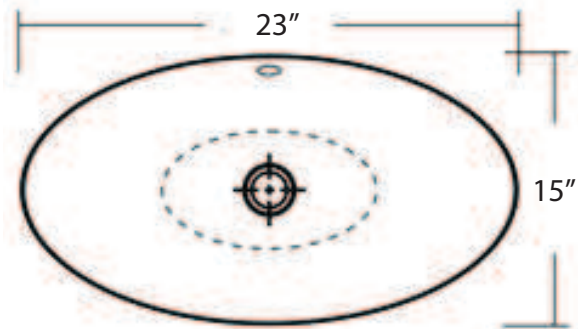

FEATURED MODEL
 SVC6002WH, 4-1/4" bowl depth

FEATURES

- * Non-porous vitreous china
- * High gloss enamel coating resists spills, scratches and other imperfections
- * Drain and faucet sold separately

Model #	SVC6002WH
Color	White
Material	Vitreous China
Finish	Enameled
Mount Options	Vessel
Overflow	Yes
Drain Size	1-3/4"

NOMINAL DIMENSIONS Model SVC6002WH shown

OVERALL	BOWL DEPTH	DRAIN
23"	4-1/4"	1-3/4"

WARRANTY

Serenity Sinks Stainless sinks feature a LIMITED LIFETIME WARRANTY to be free of all manufacturing defects under normal use.