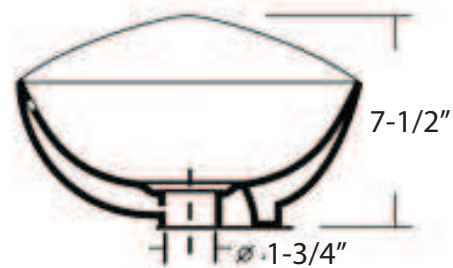

FEATURED MODEL
 SVC6002WH, 4-1/4" bowl depth

FEATURES

- * Non-porous vitreous china
- * High gloss enamel coating resists spills, scratches and other imperfections
- * Drain and faucet sold separately

Model #	SVC6002WH
Color	White
Material	Vitreous China
Finish	Enameled
Mount Options	Vessel
Overflow	Yes
Drain Size	1-3/4"

NOMINAL DIMENSIONS Model SVC6002WH shown

OVERALL	BOWL DEPTH	DRAIN
23"	4-1/4"	1-3/4"

WARRANTY

Serenity Sinks Stainless sinks feature a LIMITED LIFETIME WARRANTY to be free of all manufacturing defects under normal use.