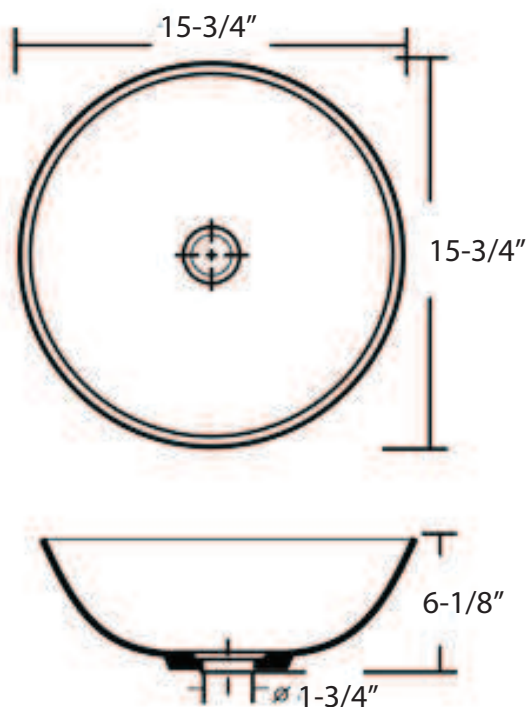

FEATURED MODEL
 SVC6050WH, 5" bowl depth

FEATURES

- * Non-porous vitreous china
- * High gloss enamel coating resists spills, scratches and other imperfections
- * Drain and faucet sold separately

Model #	SVC6050WH
Color	White
Material	Vitreous China
Finish	Enameled
Mount Options	Vessel
Overflow	Yes
Drain Size	1-3/4"

NOMINAL DIMENSIONS Model SVC6050WH shown

OVERALL	BOWL DEPTH	DRAIN
22-1/4"	5"	1-3/4"

WARRANTY

Serenity Sinks Stainless sinks feature a LIMITED LIFETIME WARRANTY to be free of all manufacturing defects under normal use.