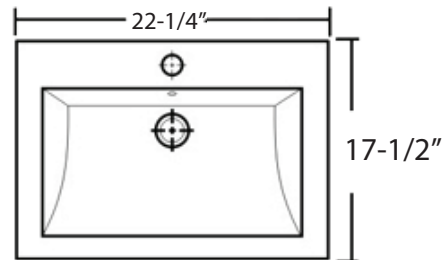

FEATURED MODEL
 SVC6024WH, 4-3/8" bowl depth

FEATURES

- * Non-porous vitreous china
- * High gloss enamel coating resists spills, scratches and other imperfections
- * Drain and faucet sold separately

Model #	SVC6024WH
Color	White
Material	Vitreous China
Finish	Enameled
Mount Options	Under-mount
Overflow	Yes
Drain Size	1-3/4"

NOMINAL DIMENSIONS Model SVC6024WH shown

OVERALL	BOWL DEPTH	DRAIN
22-1/4"	4-3/8"	1-3/4"

WARRANTY

Serenity Sinks Stainless sinks feature a LIMITED LIFETIME WARRANTY to be free of all manufacturing defects under normal use.