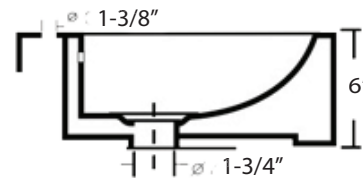

FEATURED MODEL
 SVC6024WH, 4-3/8" bowl depth

FEATURES

- * Non-porous vitreous china
- * High gloss enamel coating resists spills, scratches and other imperfections
- * Drain and faucet sold separately

Model #	SVC6024WH
Color	White
Material	Vitreous China
Finish	Enameled
Mount Options	Under-mount
Overflow	Yes
Drain Size	1-3/4"

NOMINAL DIMENSIONS Model SVC6024WH shown

OVERALL	BOWL DEPTH	DRAIN
22-1/4"	4-3/8"	1-3/4"

WARRANTY

Serenity Sinks Stainless sinks feature a LIMITED LIFETIME WARRANTY to be free of all manufacturing defects under normal use.